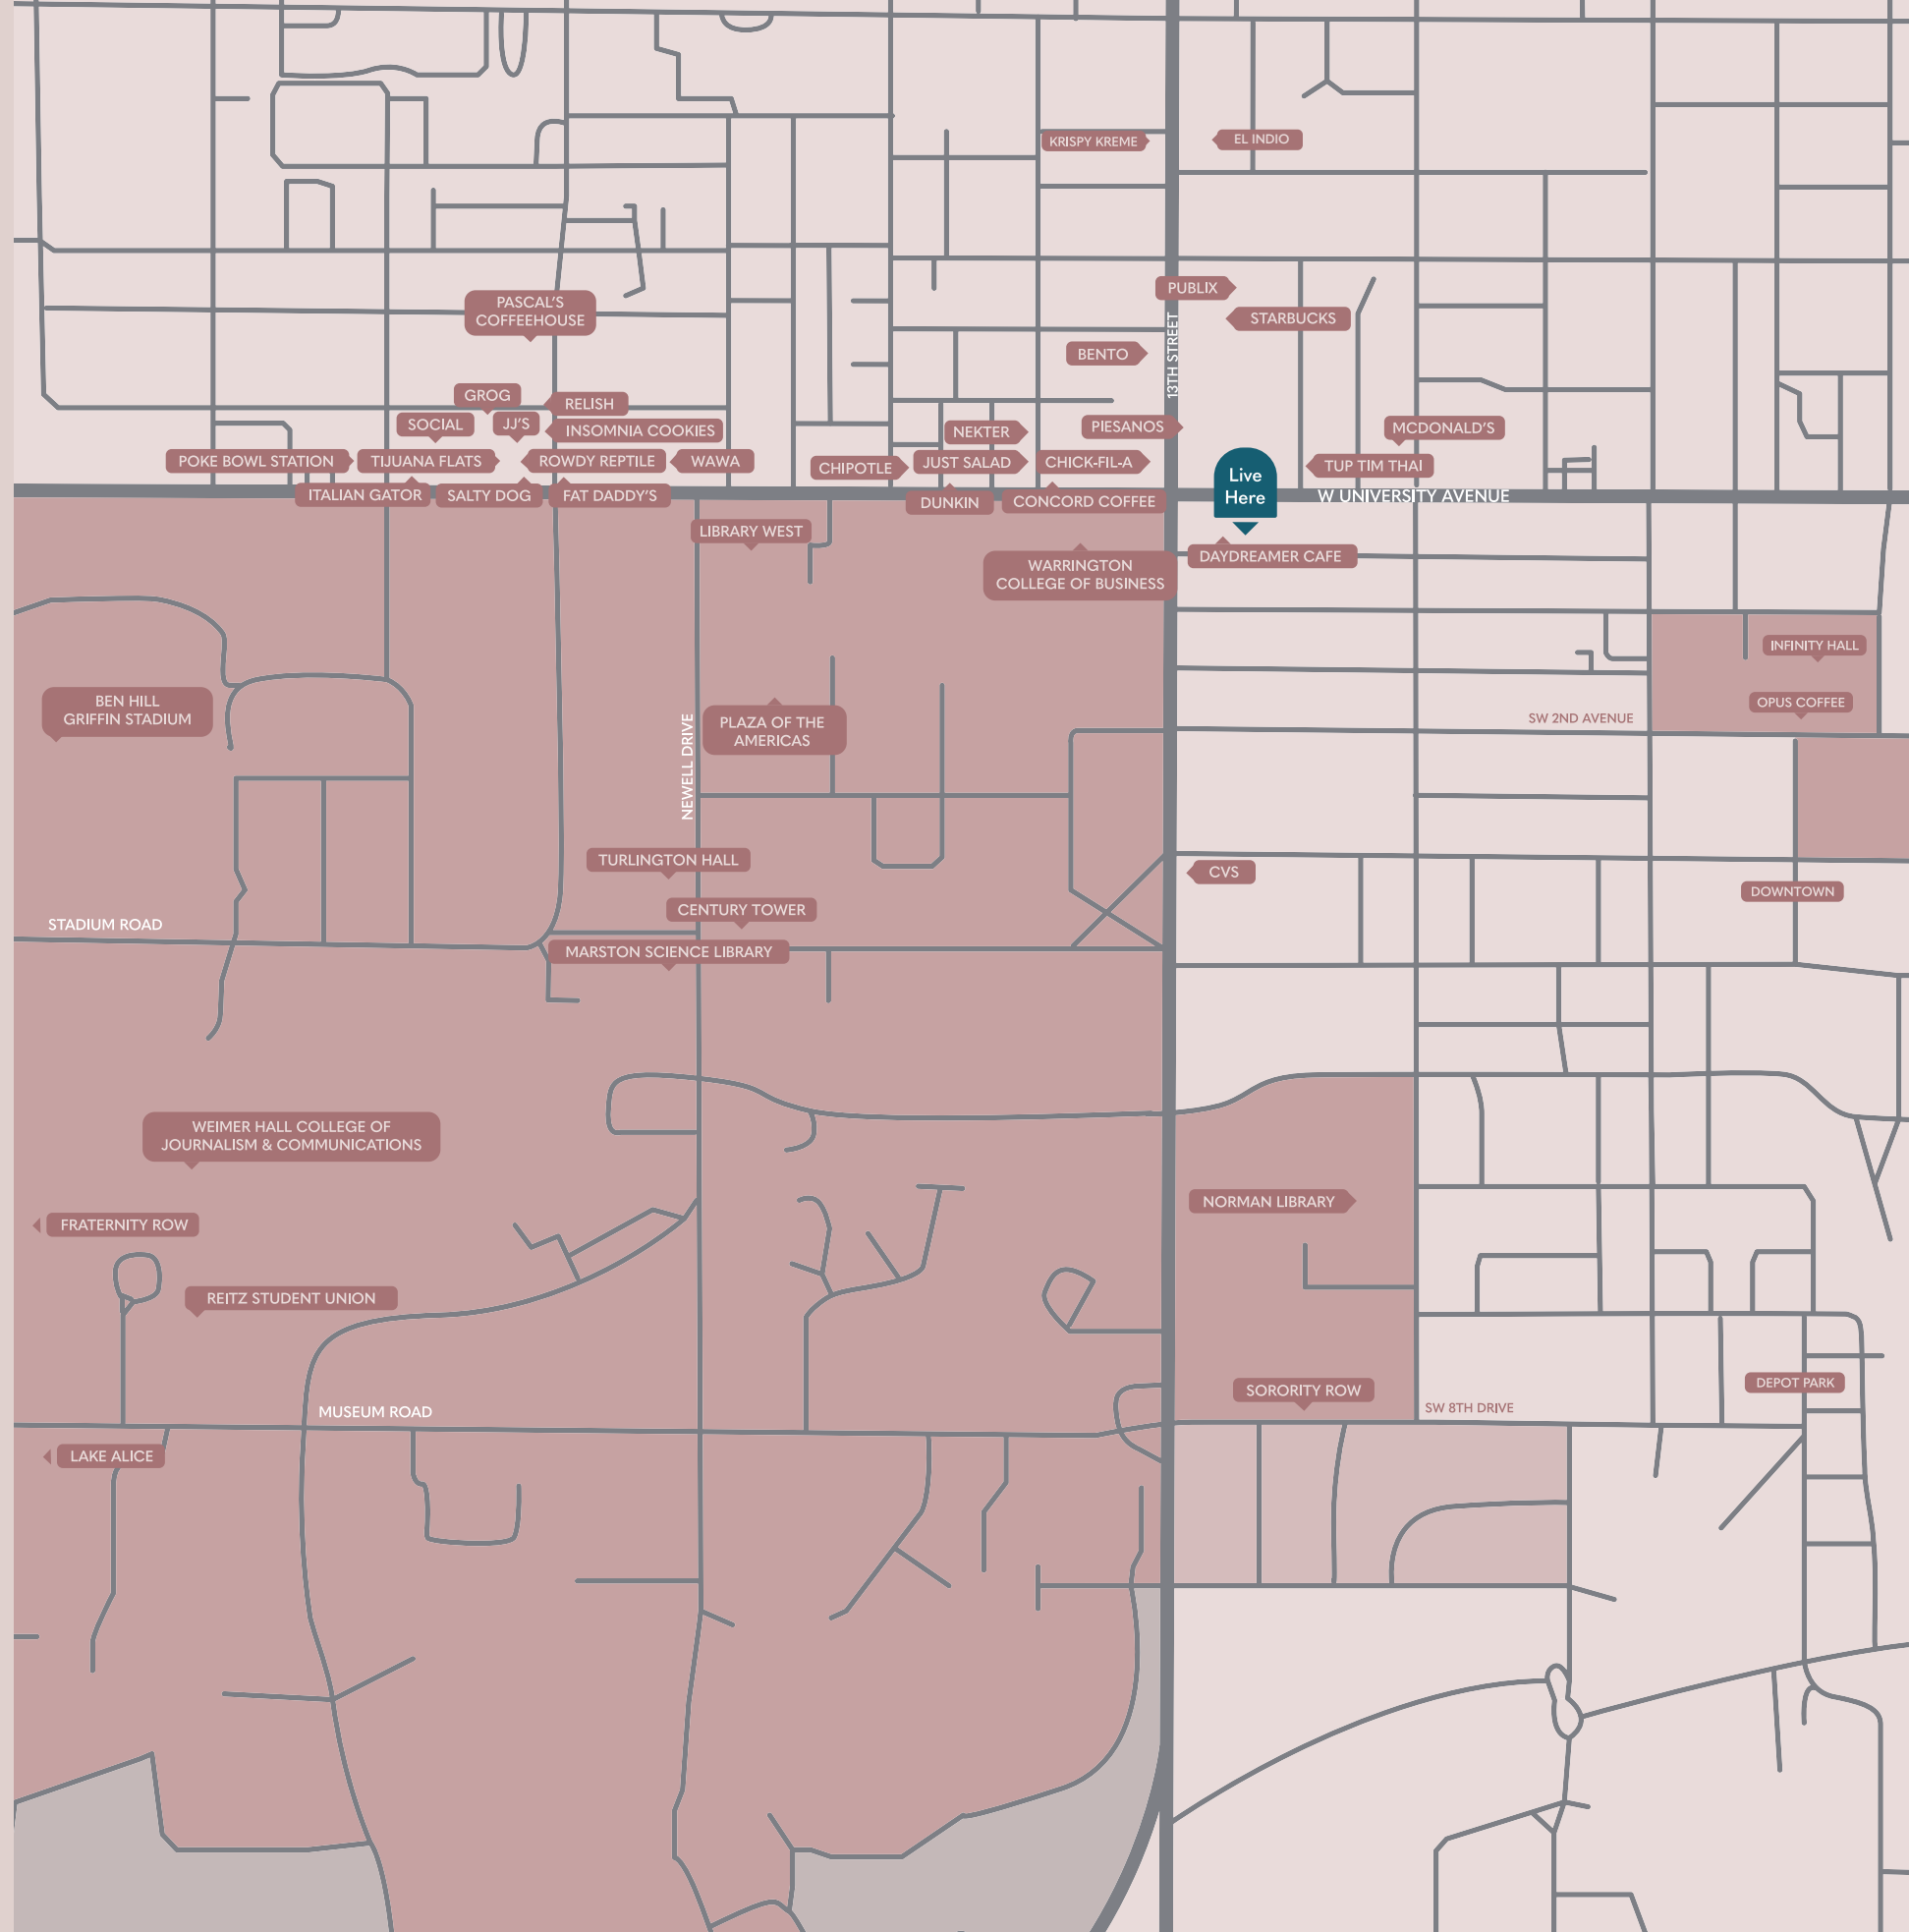

CAMPUS

Warrington College	2 minute walk
Infinity Hall	5 minute walk
Library West	6 minute walk
Turlington Hall	9 minute walk
Norman Library	9 minute walk
Sorority Row	12 minute walk
Marston Science Library	12 minute walk
Ben Hill Griffin Stadium	13 minute walk
Weimer Hall	16 minute walk
Reitz Student Union	17 minute walk

GROCERY

Publix	4 minute walk
CVS	5 minute walk

PARKS

Depot Park	5 minute drive
Lake Alice	7 minute drive

FROM SWEETWATER

Mezzanine	
1 minute walk	
1 minute walk	
1 minute walk	
1 minute walk	
2 minute walk	
3 minute walk	
4 minute walk	
4 minute walk	
4 minute walk	
4 minute walk	
4 minute walk	
4 minute walk	
4 minute walk	
4 minute walk	
5 minute walk	
5 minute walk	
8 minute walk	
8 minute walk	
9 minute walk	
9 minute walk	
9 minute walk	
10 minute walk	

FROM SWEETWATER

2 minute walk	
5 minute walk	
6 minute walk	
9 minute walk	
9 minute walk	
12 minute walk	
12 minute walk	
13 minute walk	
16 minute walk	
17 minute walk	

FROM SWEETWATER

4 minute walk	
5 minute walk	

FROM SWEETWATER

5 minute drive	
7 minute drive	

SWEETWATER

live here
1225 w university ave
gainesville, fl 32601