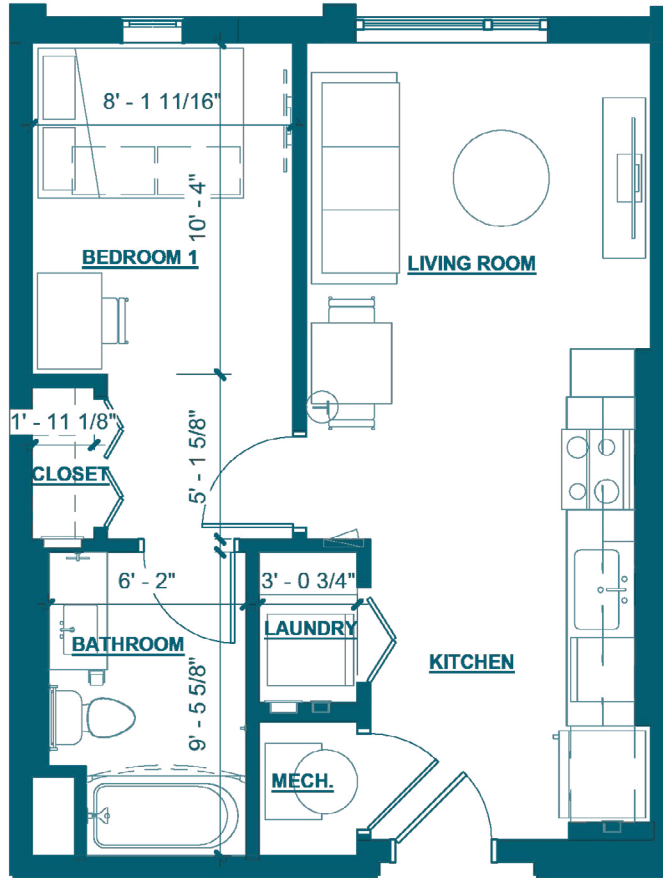

# The Watercolor

A2 | 1 bed x 1 bath | 525 sq. ft.

A:

notes:

---

---

---

---