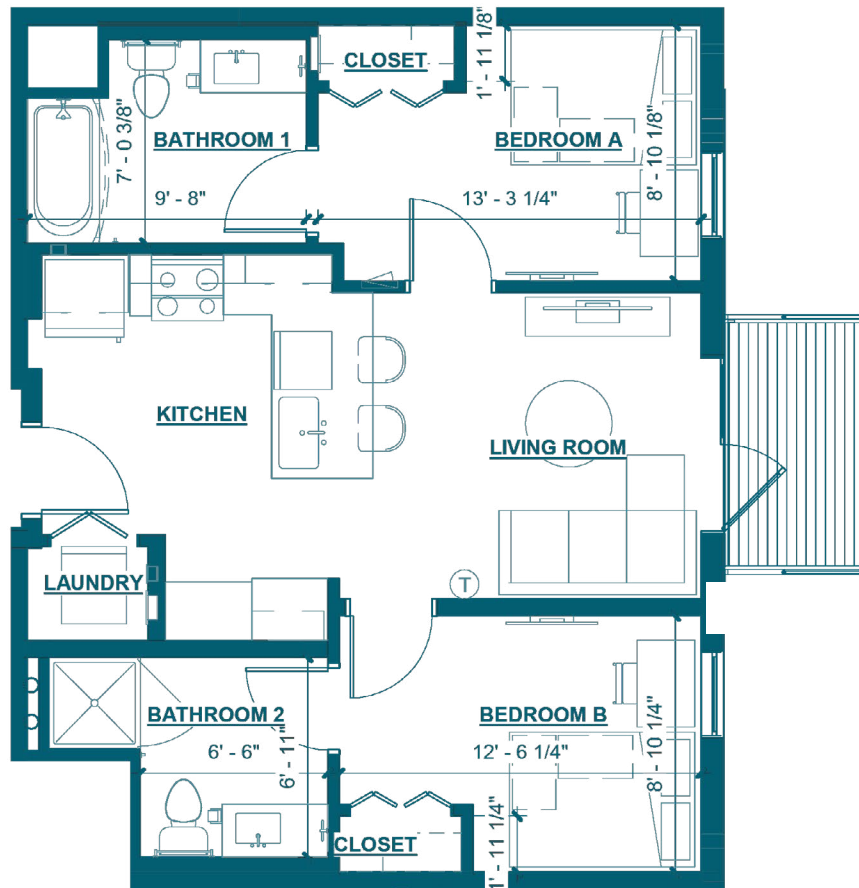

The Perry

B1D | 2 bed x 2 bath | 728 SQ. FT.

A:

B:

notes:

SWEETWATER

1225 W University Ave Gainesville, FL 32601 | sweetwatergainesville.com

The Perry

B1D | 2 bed x 2 bath | 728 SQ. FT.

A:

B:

notes:

SWEETWATER

The Perry

B1E | 2 bed x 2 bath | 728 sq. ft.

A:

B:

notes:

SWEETWATER

1225 W University Ave Gainesville, FL 32601 | sweetwatergainesville.com

The Perry

B1E | 2 bed x 2 bath | 728 sq. FT.

A: _____

B: _____