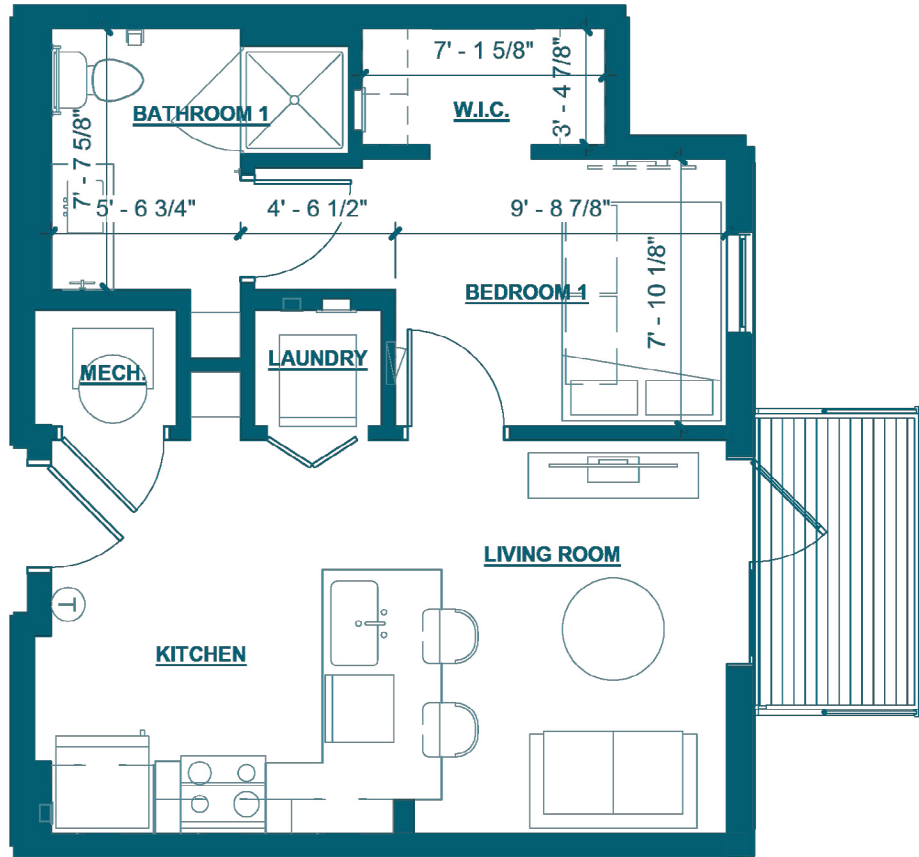

The Pearl

A1 | 1 bed x 1 bath | 502 sq. ft.

A:

notes:

SWEETWATER

The Pearl

A1 | 1 bed x 1 bath | 502 sq. FT.

A: