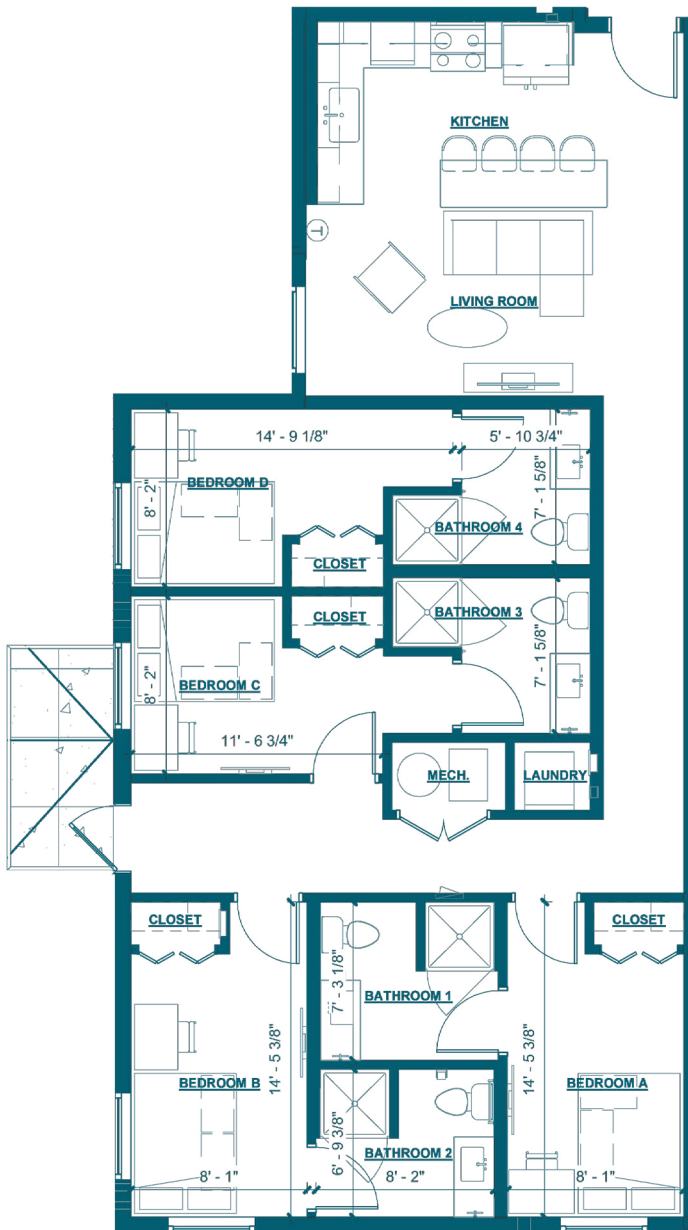

The Crawford

D3B | 4 bed x 4 bath | 1,314 sq. ft.

A: _____

B: _____

C: _____

D: _____

notes: _____

_____

_____

_____