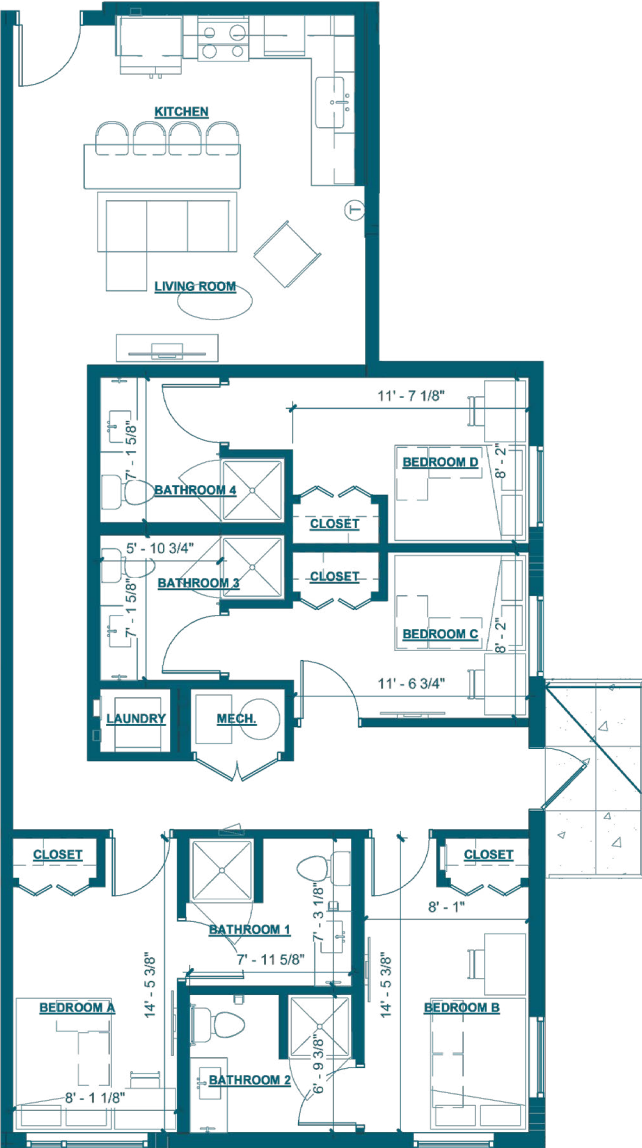

The Crawford

D3 | 4 bed x 4 bath | 1,312 sq. ft.

A: _____ B: _____

C: _____ D: _____

notes: _____

SWEETWATER

The Crawford

D3 | 4 bed x 4 bath | 1,312 sq. ft.

A: _____

B: _____

C: _____

D: _____

notes: _____

The Crawford

D3A | 4 bed x 4 bath | 1,314 sq. ft.

A: _____ B: _____

C: _____ D: _____

notes: _____

SWEETWATER

1225 W University Ave Gainesville, FL 32601 | sweetwatergainesville.com

The Crawford

D3A | 4 bed x 4 bath | 1,314 sq. ft.

- A: _____
- B: _____
- C: _____
- D: _____
- notes: _____
- _____
- _____
- _____

The Crawford

D3B | 4 bed x 4 bath | 1,314 sq. ft.

A: _____ B: _____

C: _____ D: _____

notes: _____

SWEETWATER

1225 W University Ave Gainesville, FL 32601 | sweetwatergainesville.com

The Crawford