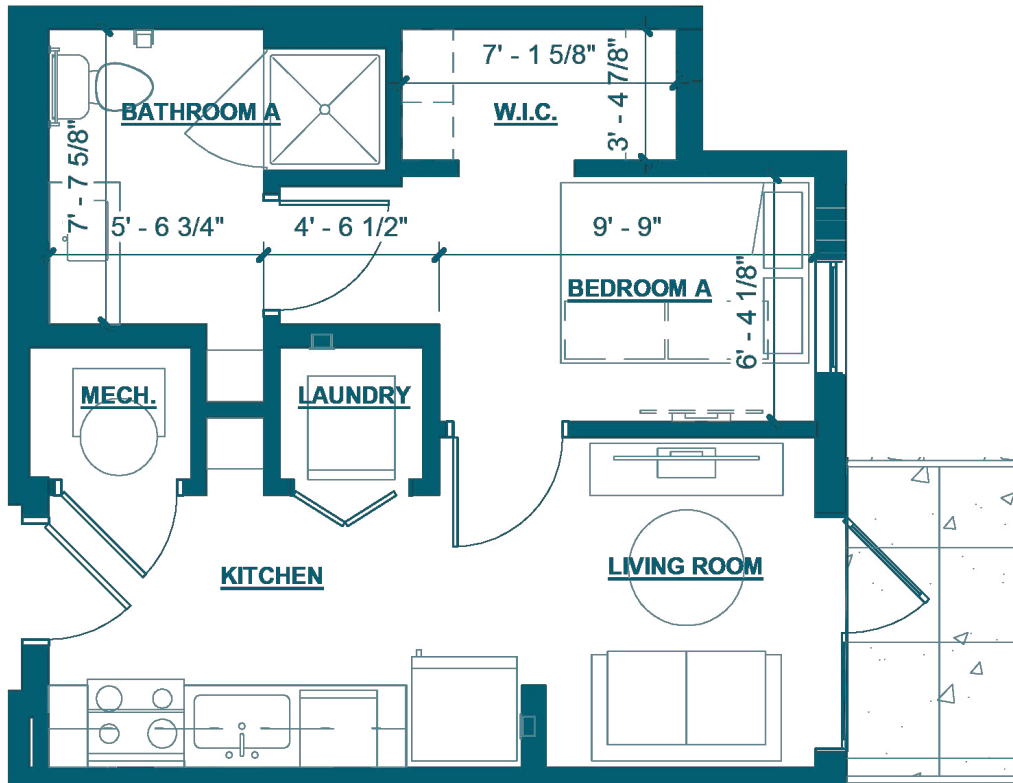

# The Breakers

A1A | 1 bed x 1 bath | 502 sq. ft.

A:

notes:

---

---

---

---