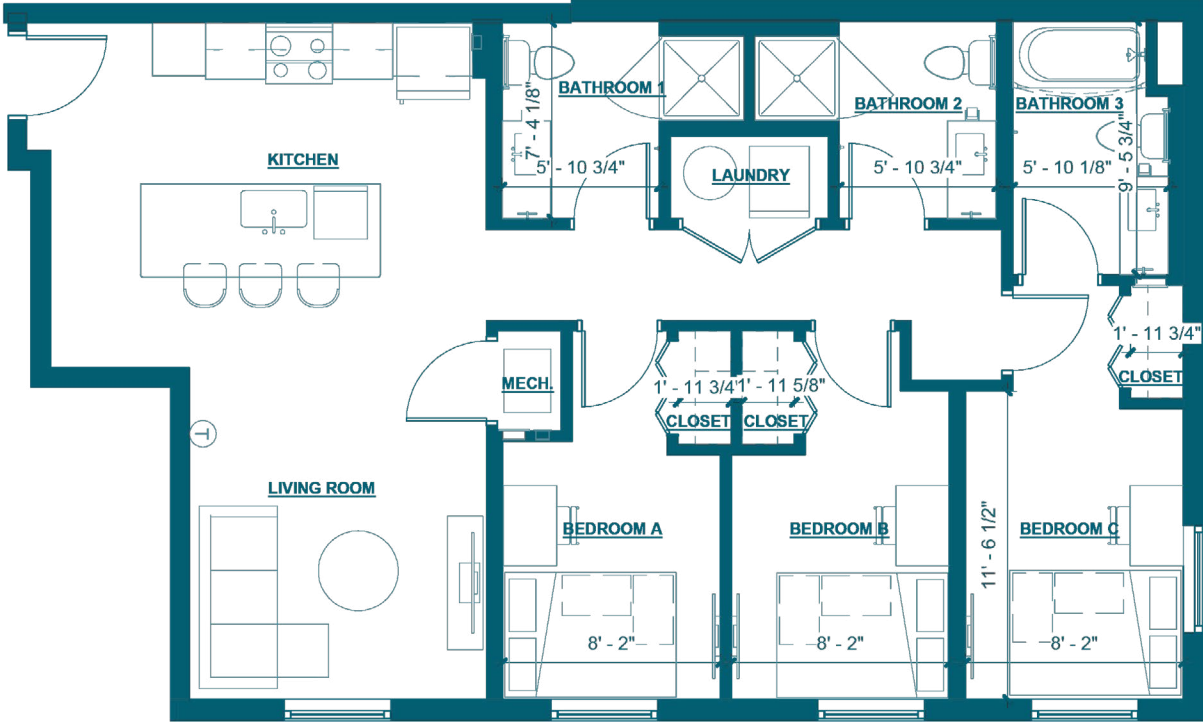

The Biltmore

C2 | 3 bed x 3 bath | 1,084 sq. ft.

A:

B:

C:

notes:

SWEETWATER

1225 W University Ave Gainesville, FL 32601 | sweetwatergainesville.com

The Biltmore

C2 | 3 bed x 3 bath | 1,084 sq. ft.

A: _____

B: _____

C: _____

notes: _____
